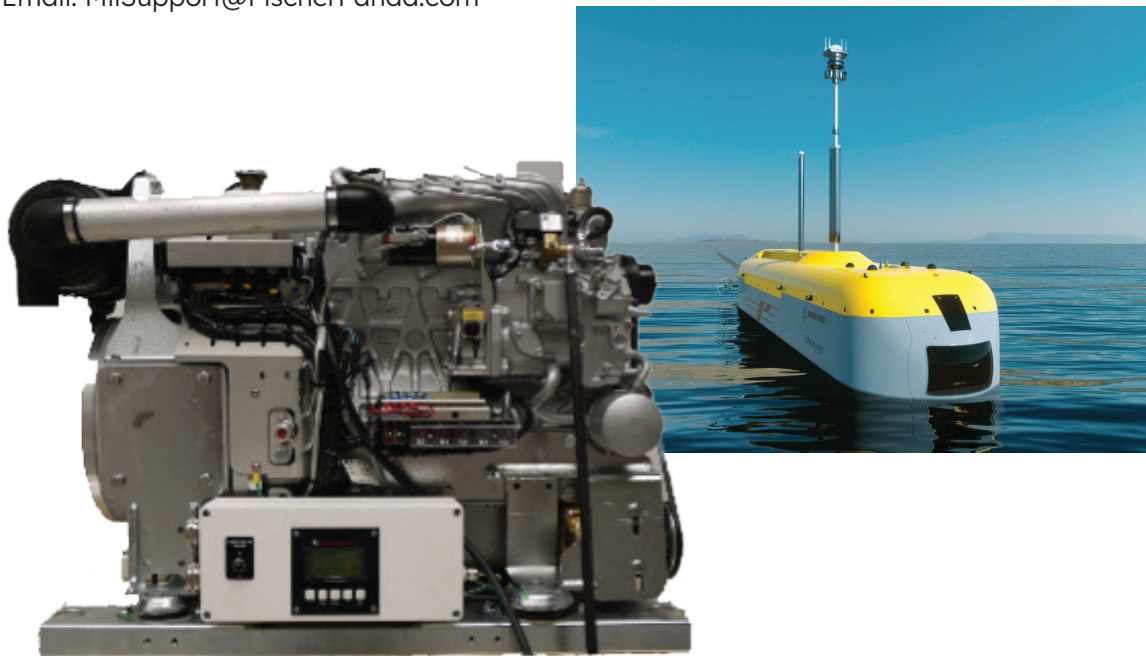

UNIQUE and DIVERSE DESIGN CAPABILITIES

High Voltage DC Generators for Electric Power Systems

Fischer Panda can custom design DC Systems to meet power and voltage requirements. These can be adapted to the mission's environment [keel cooling/ radiator/ heat exchanger]. CANbus integration with system control unit can be incorporated upon request.

For more information, please contact our Military Team by phone or email.

Phone: 954-462-2800 | 1-800-508-6494

Email: MilSupport@FischerPanda.com